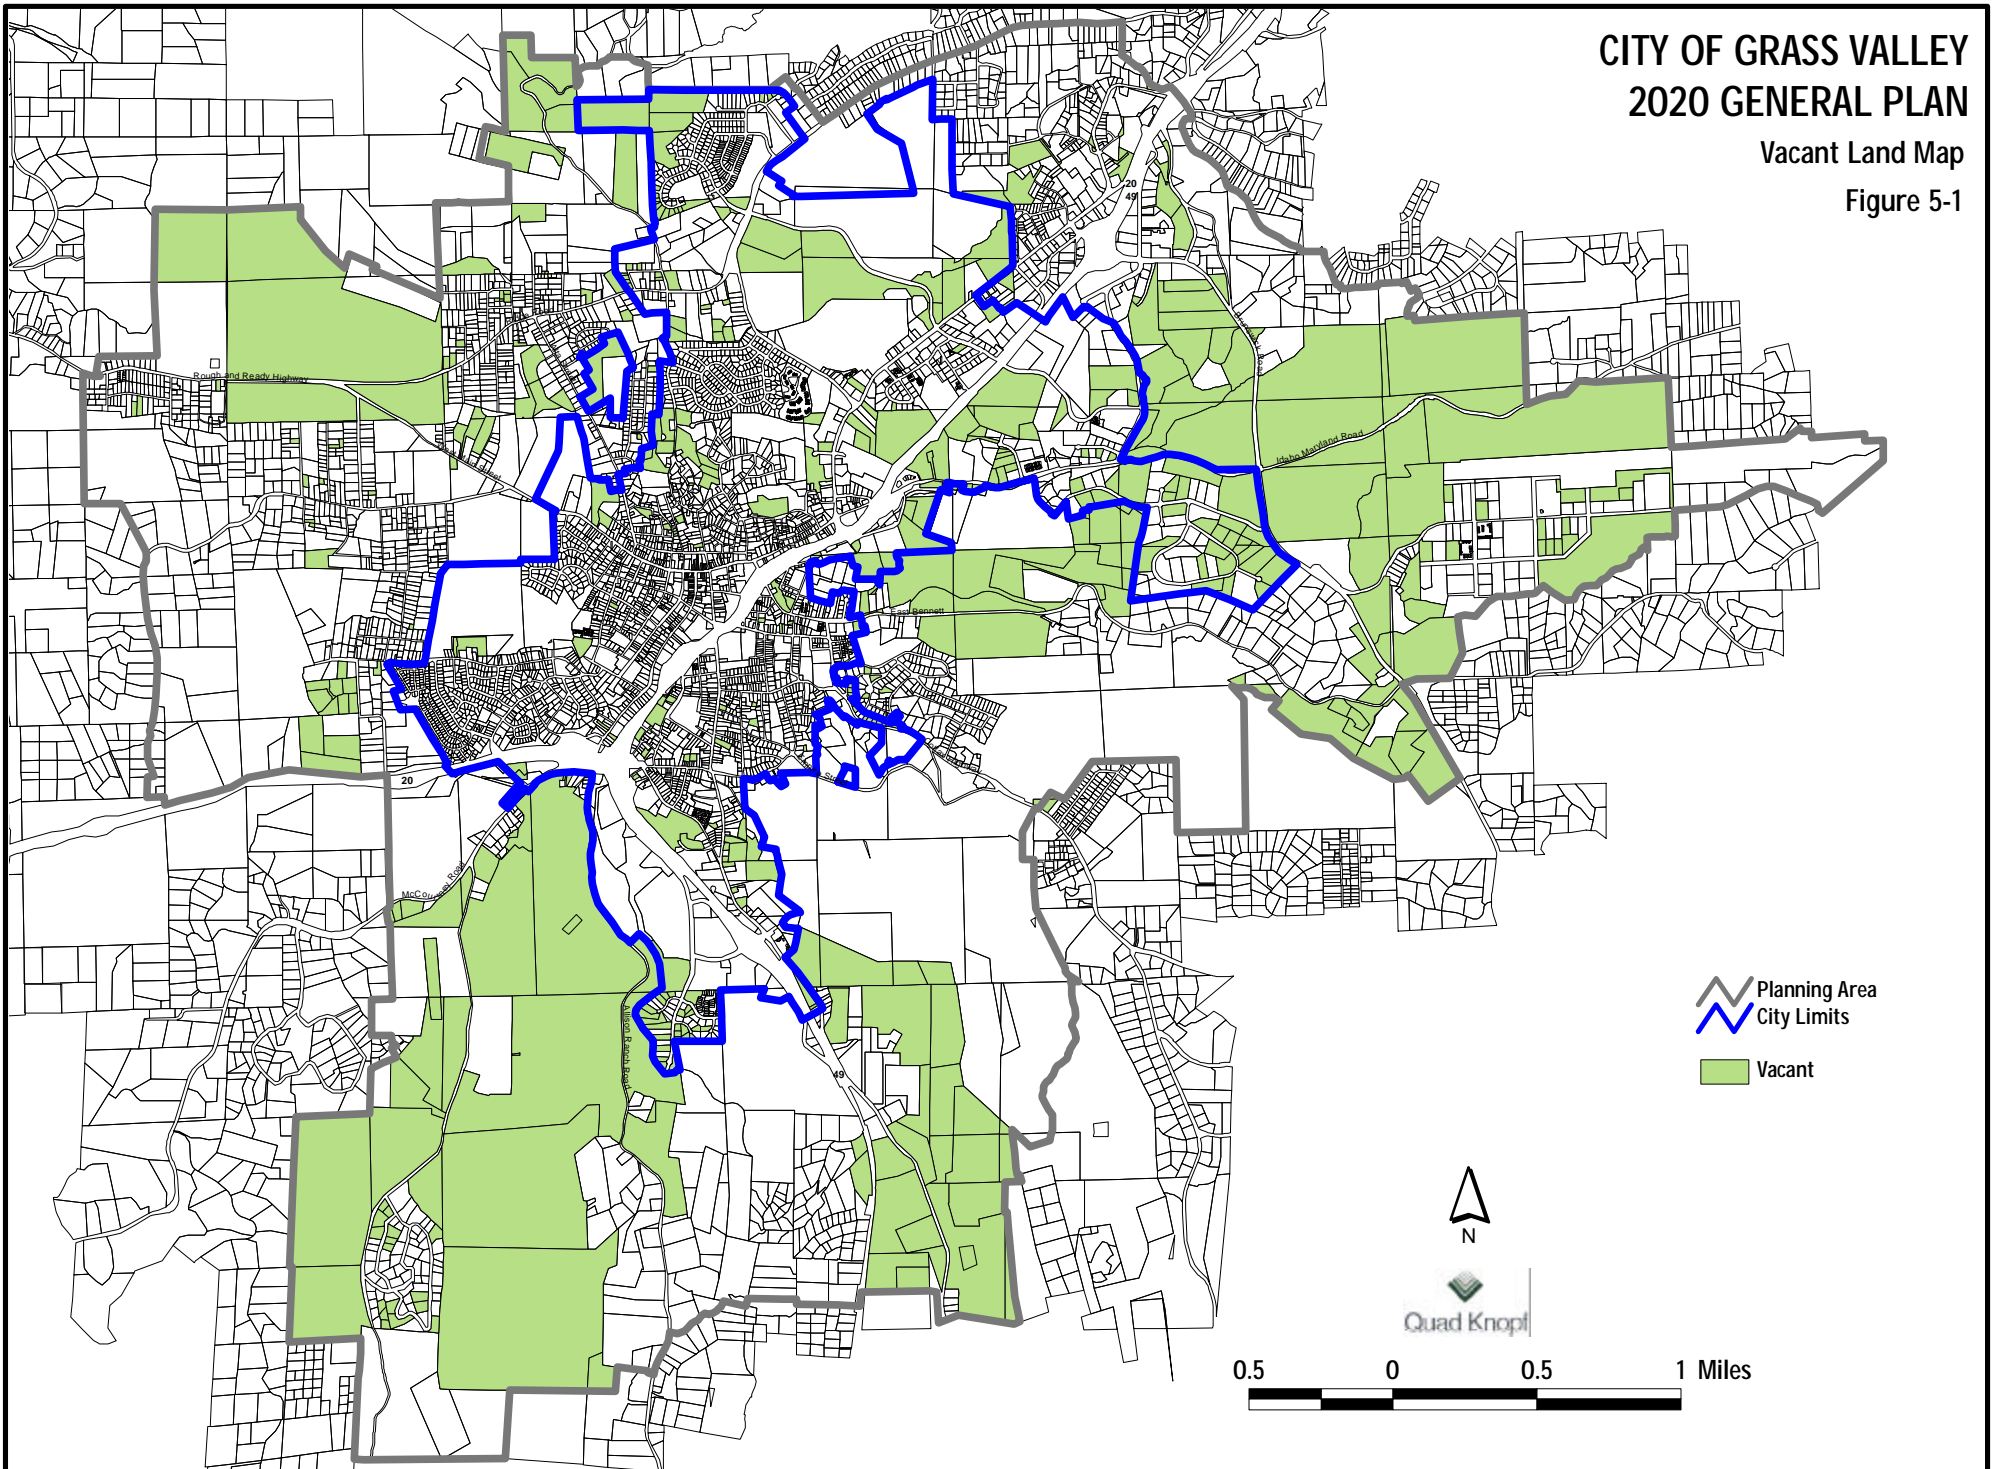

# CITY OF GRASS VALLEY 2020 GENERAL PLAN

Vacant Land Map

Figure 5-1

- Planning Area
- City Limits
- Vacant

Quad Knopf

0.5 0 0.5 1 Miles