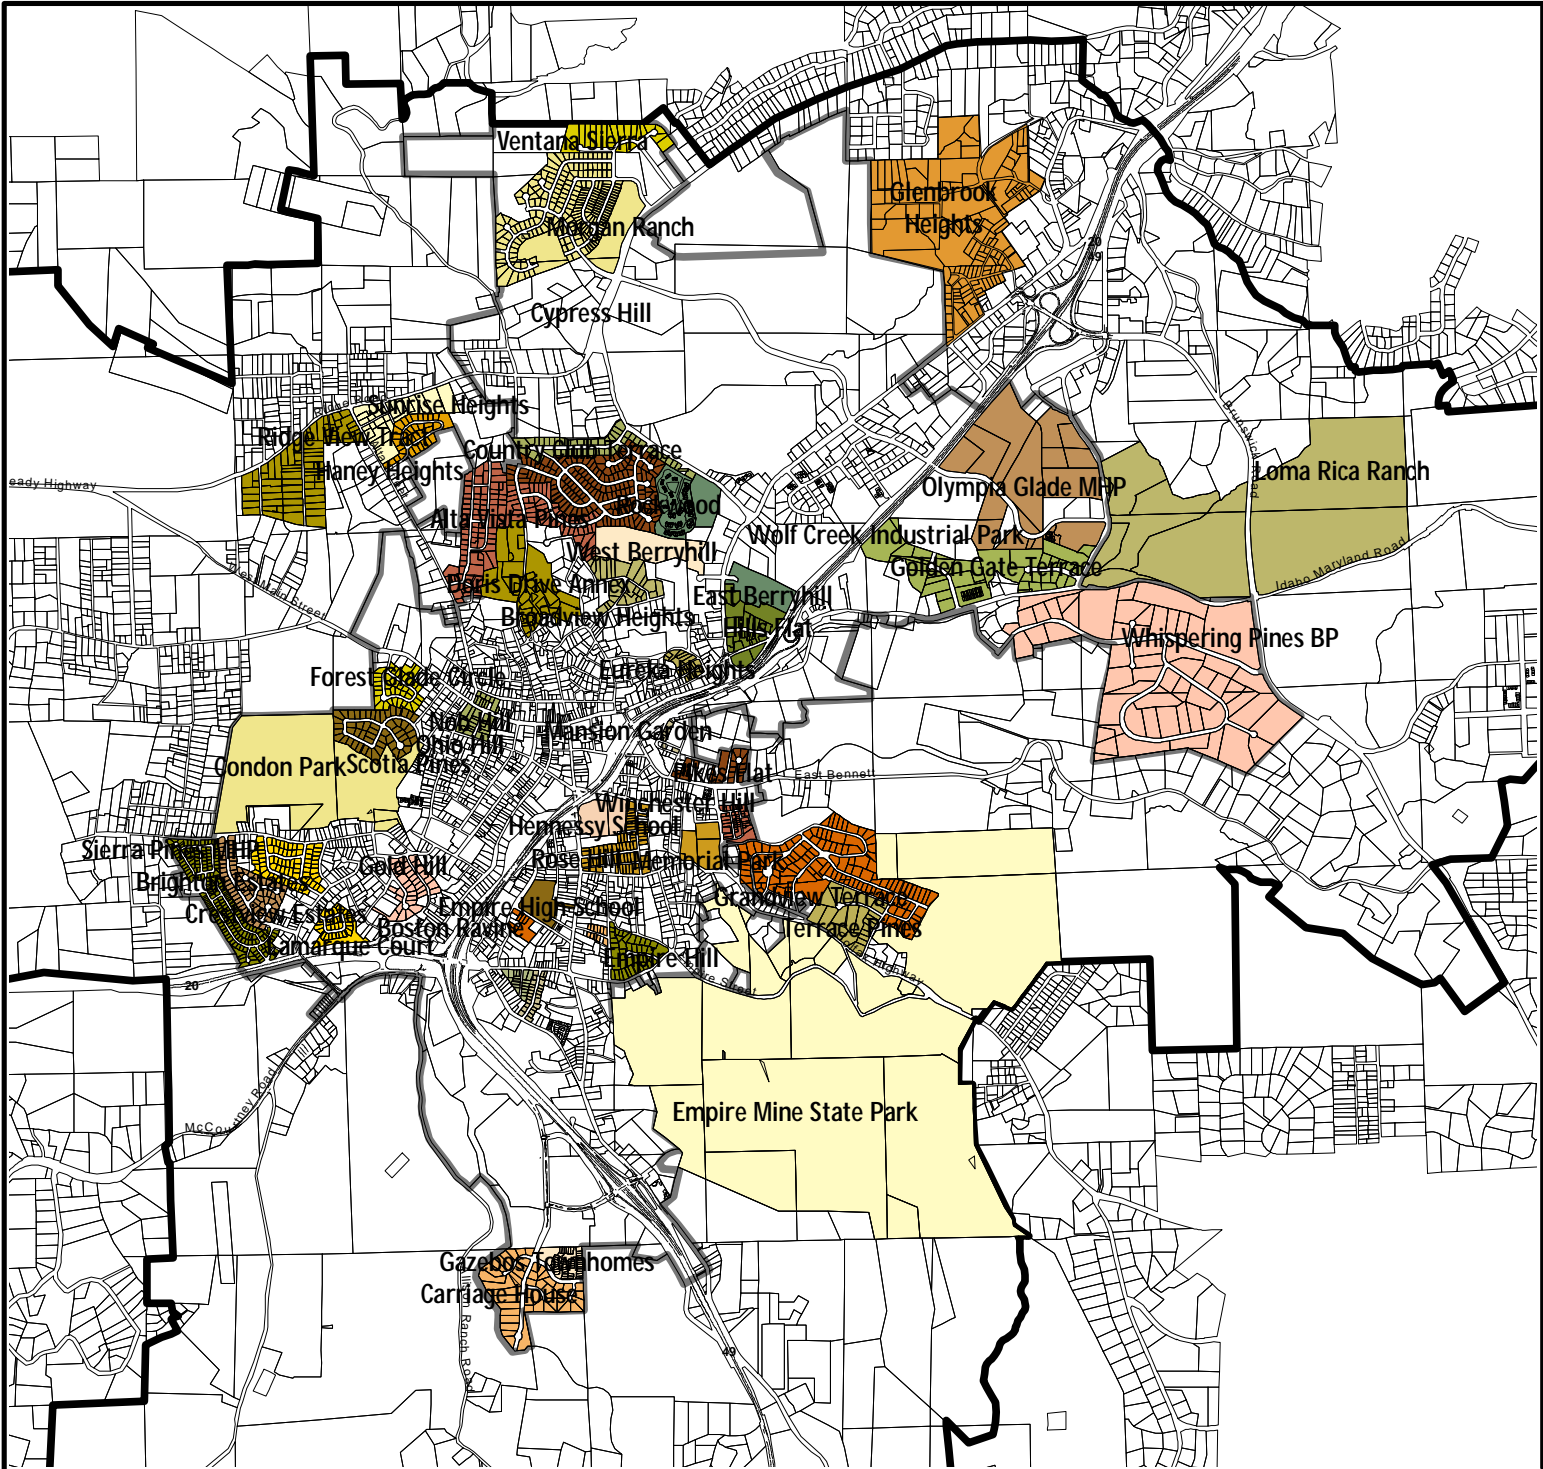

# CITY OF GRASS VALLEY 2020 GENERAL PLAN

Neighborhoods  
Figure 3-7

 Planning Area  
 City Limits

1000 0 1000 2000 Feet