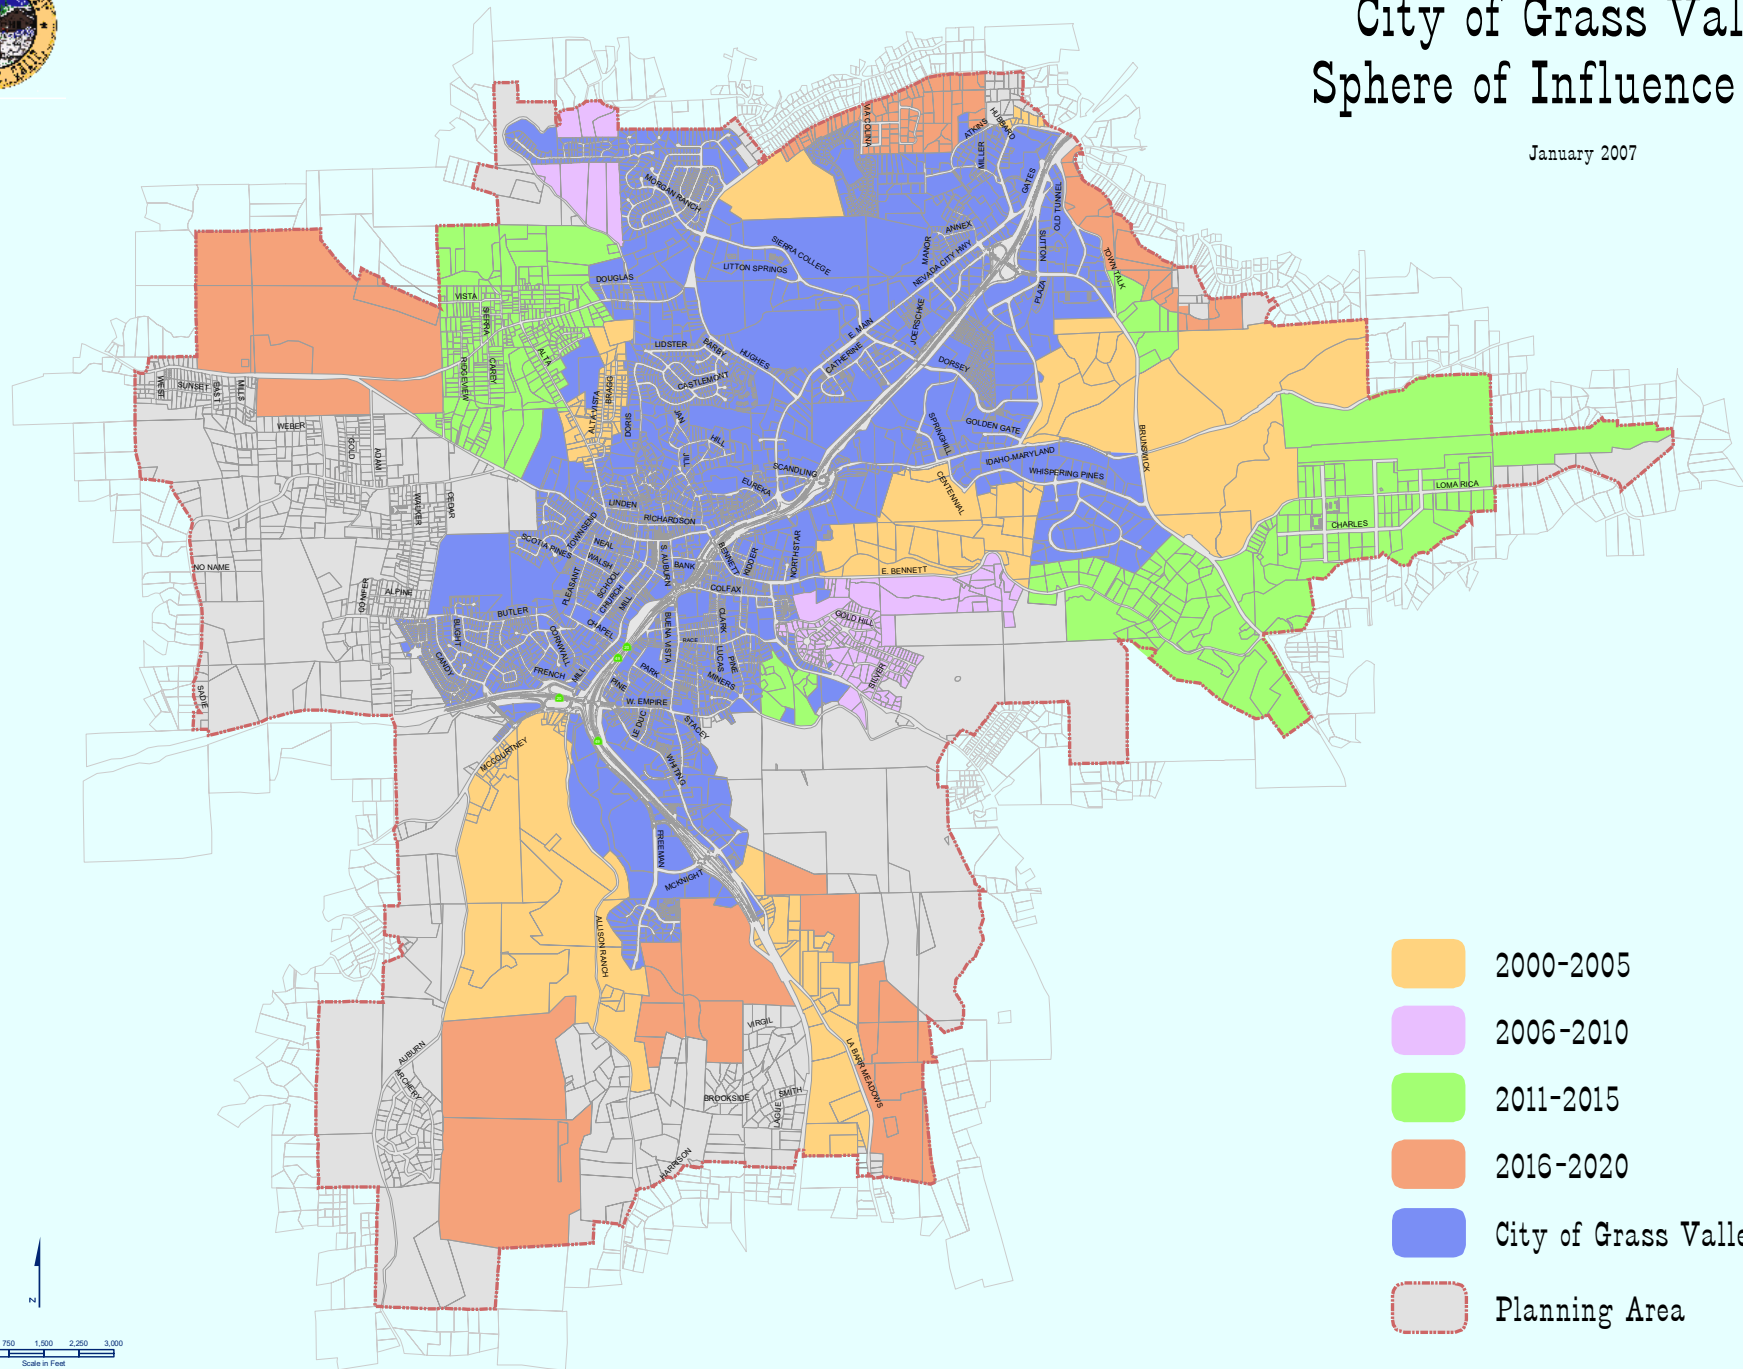

City of Grass Valley Sphere of Influence Plan

January 2007

- 2000-2005
- 2006-2010
- 2011-2015
- 2016-2020
- City of Grass Valley
- Planning Area