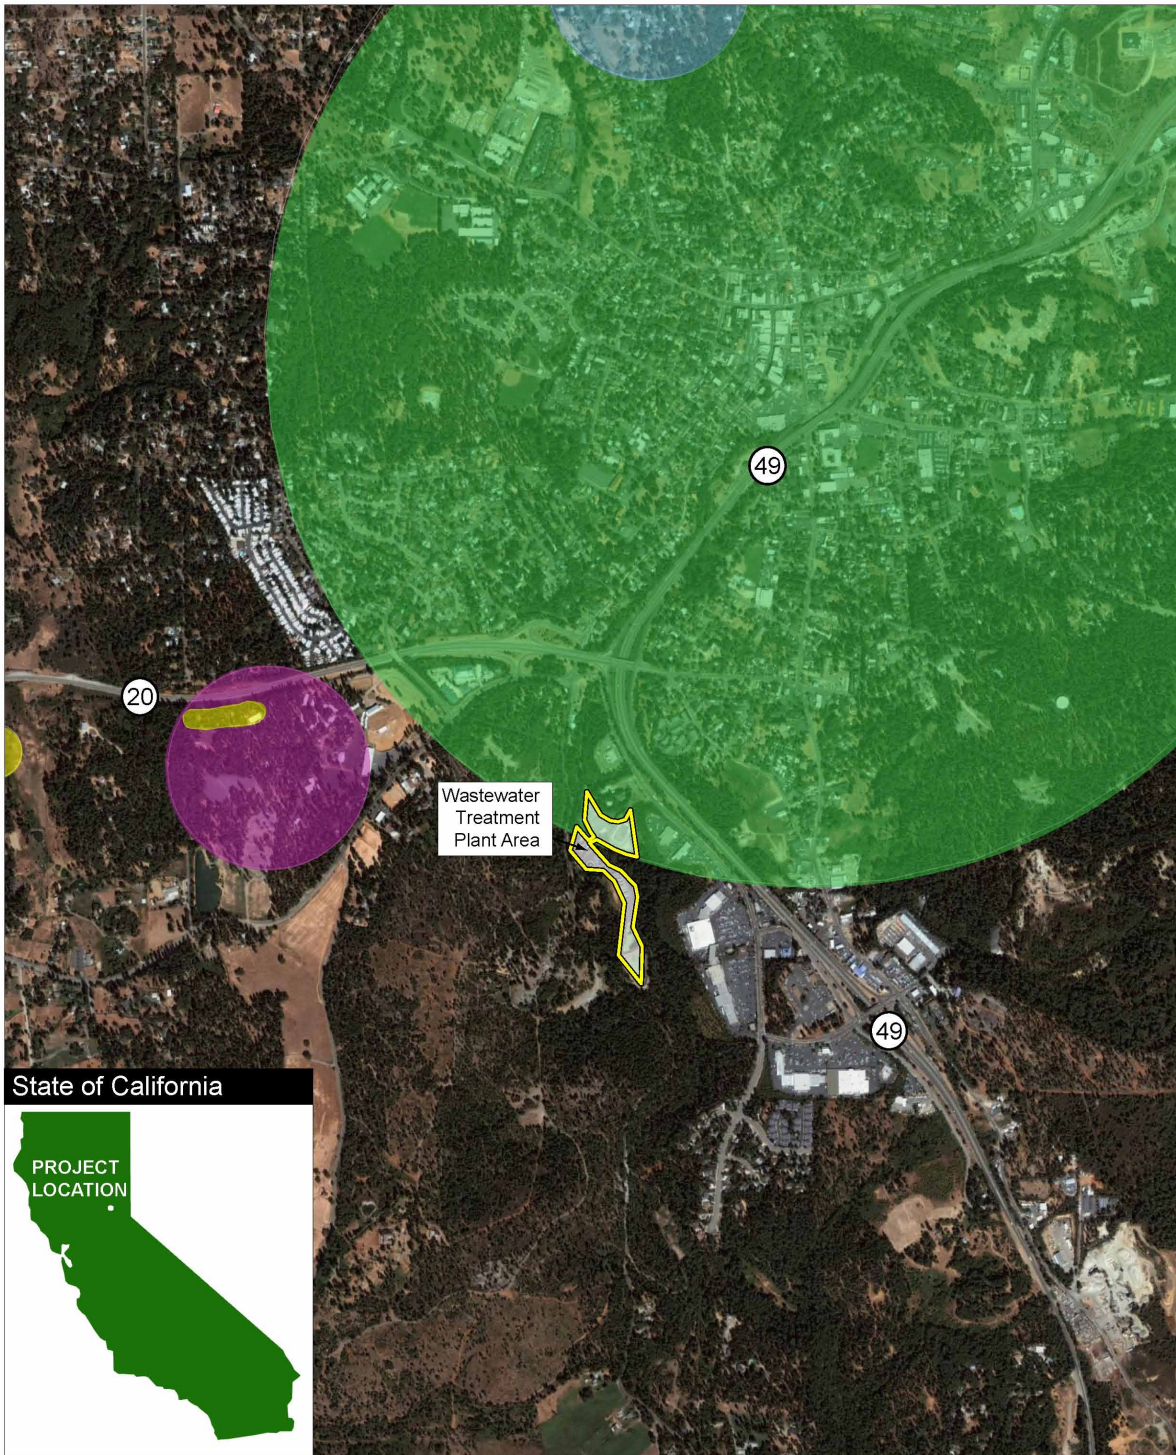

Figure 3: CNDDDB Species in the Project Area

SOURCE: Carollo Engineers 2007, Google Earth Pro 2007, California Department of Fish and Game 2007, and MHA Environmental Consulting 2007

LEGEND

- Follett's Monardella
- Scadden Flat Checkerbloom
- Brownish Beaked-rush
- Coast (California) Horned Lizard