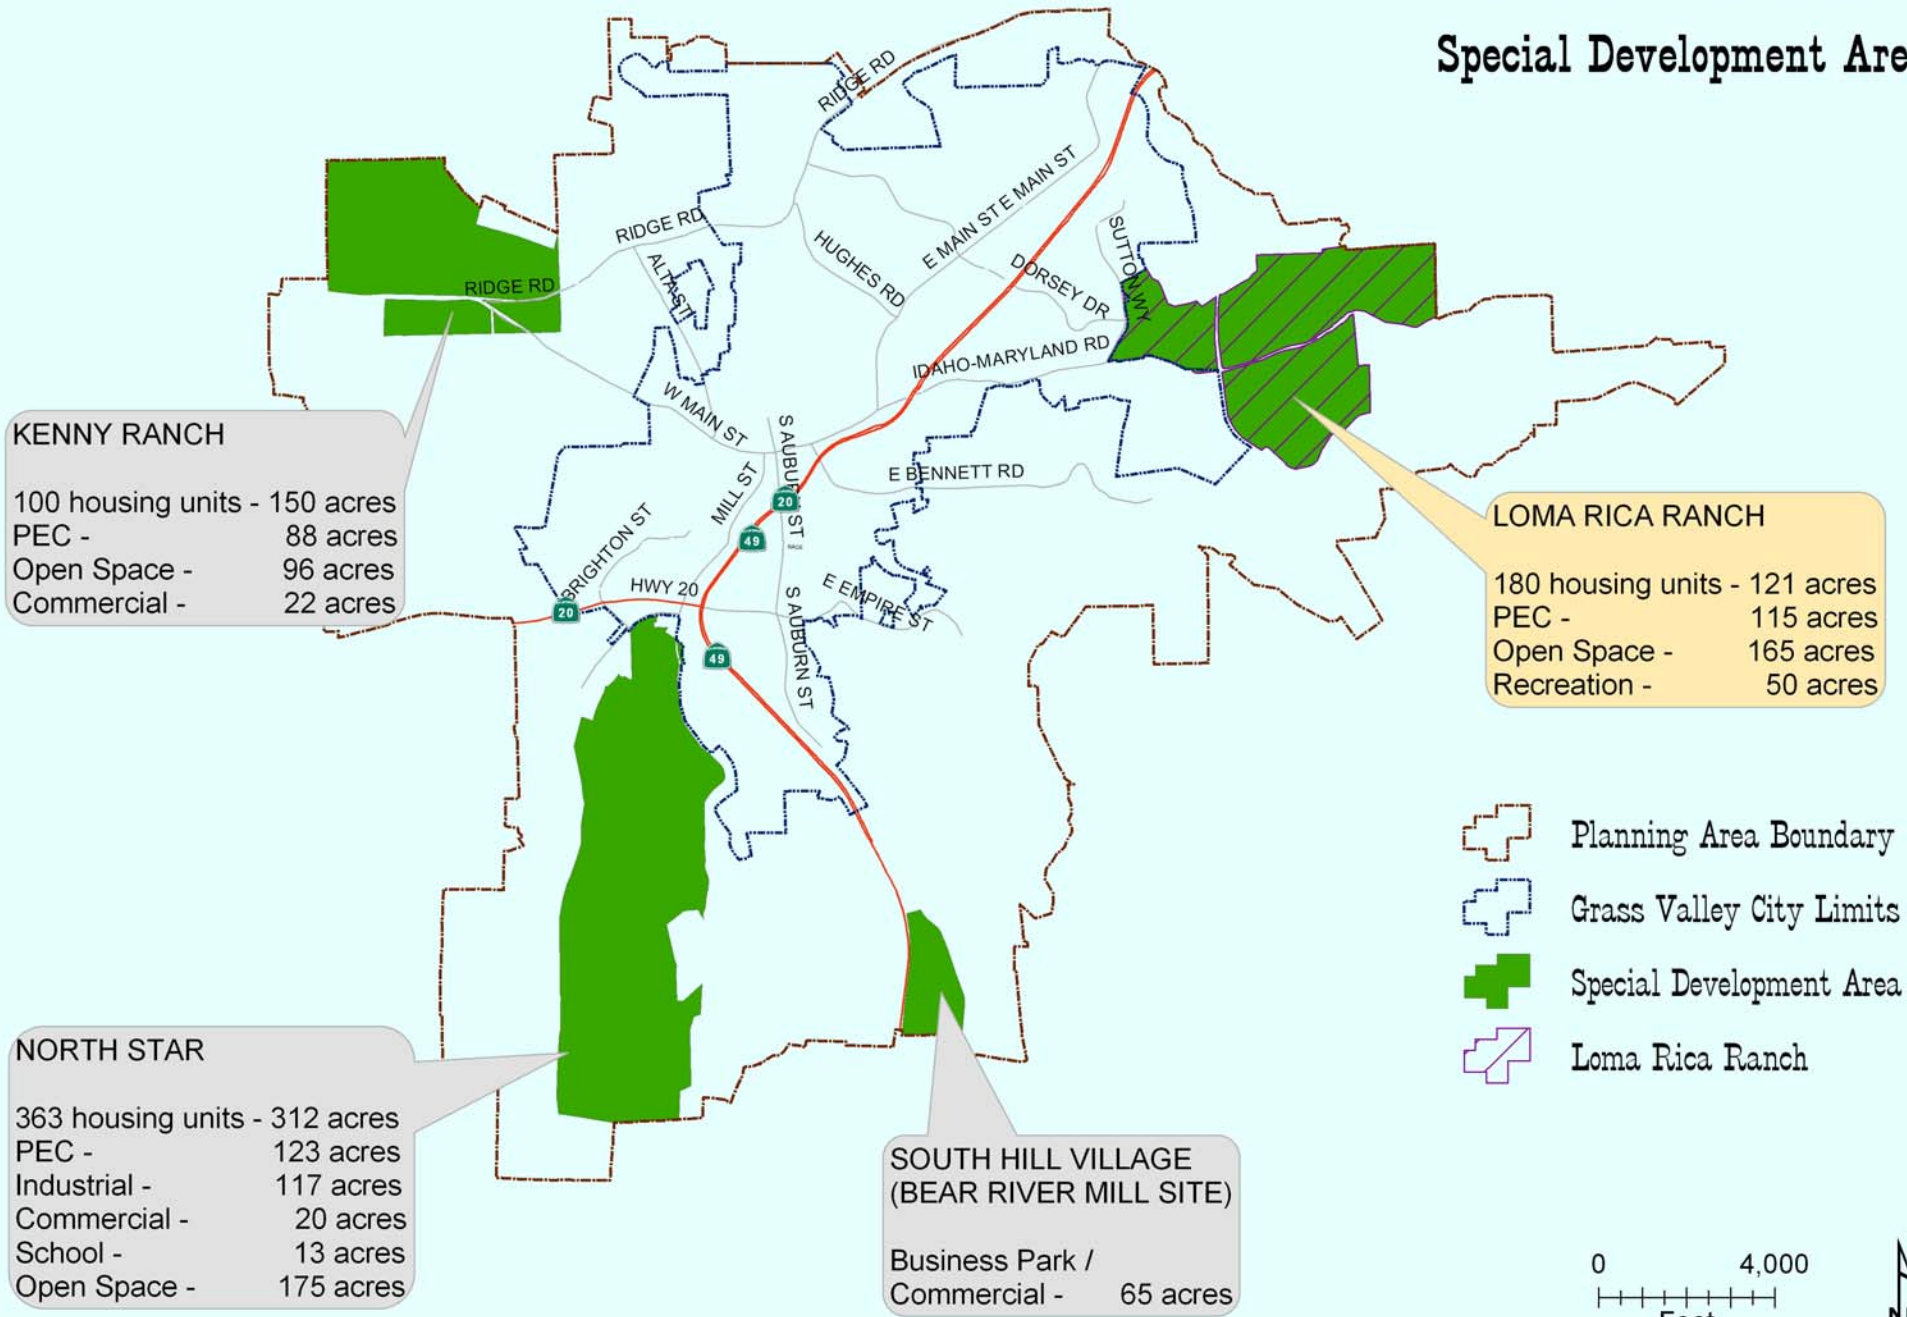

City of Grass Valley 2020 General Plan Special Development Areas

-  Planning Area Boundary
-  Grass Valley City Limits
-  Special Development Area
-  Loma Rica Ranch